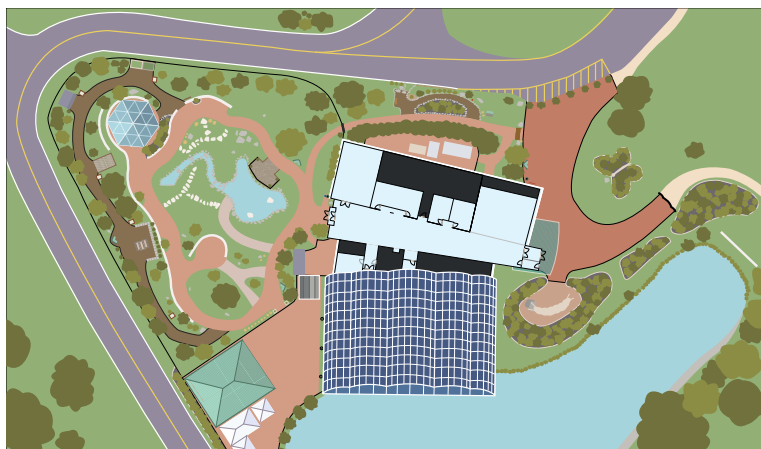

Butterfly House Education Division

For registration and general questions,
call (314) 577-0888 ext. 2 or e-mail
butterflyhouseeducation@mobot.org

Sophia M. Sachs Butterfly House

Located inside Faust Park, the Butterfly House is immediately recognizable by our uniquely shaped conservatory. After turning into the park's entrance off of Olive Blvd., you'll reach a roundabout. At the roundabout, you can:

- a)** Keep right and park on the main parking lot facing Olive Blvd. The Butterfly House is the first building on your left with the Conservatory facing the lake.
- b)** Keep left, follow the road around the lake and into the back parking lot. The Butterfly House is the first building on your right with the butterfly sculpture on your left.