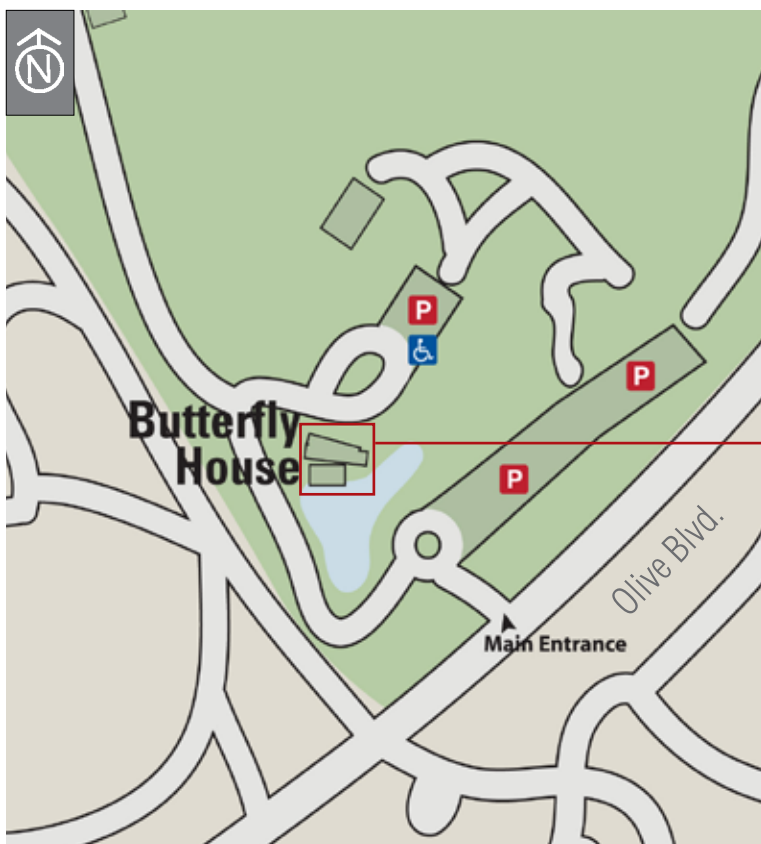

From West via I-64/40

Take the Clarkson/Olive exit (Exit #19 B). Turn left at the stoplight and you will be on Olive Blvd. after crossing under I-64. The Butterfly House is about 1.2 miles on the left inside Faust Park.

From East via I-64/40

Travel west on I-64 past I-270 to the Clarkson/Olive exit (Exit #19 B) and turn right at the stoplight. The Butterfly House is about 1.2 miles on the left inside Faust Park.

Sophia M. Sachs Butterfly House

Thank you for registering for a class at the Sophia M. Sachs Butterfly House, located inside Faust Park. Below you'll find a map and directions to our building once you park. The Lopata Learning Lab is located inside the Butterfly House. Please feel free to contact us if you have any questions at (314) 577-0888.

Butterfly House Education Division

For registration and general questions,
call (314) 577-0888 ext. 2 or e-mail
butterflyhouseeducation@mobot.org

Sophia M. Sachs Butterfly House

Located inside Faust Park, the Butterfly House is immediately recognizable by our uniquely shaped conservatory. After turning into the park's entrance off of Olive Blvd., you'll reach a roundabout. At the roundabout, you can: