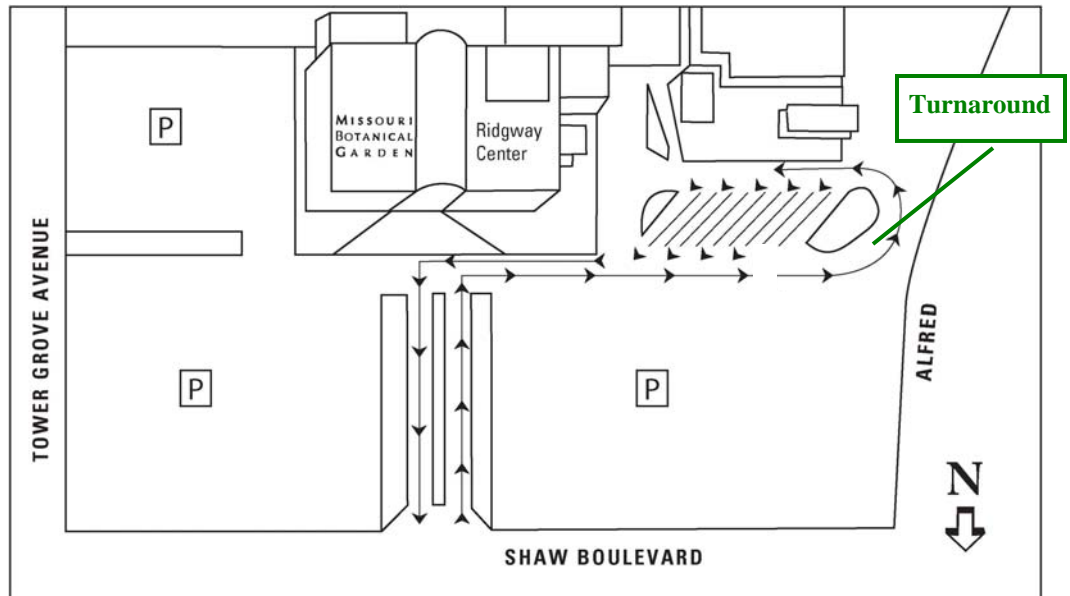

In order to ensure the best possible experience for you and your students, we ask that your group follow the guidelines detailed below **or as directed by Garden staff.**

ARRIVAL

- Enter via the main Garden entrance on Shaw Boulevard.
- Turn right, toward the west parking lot.

DROP-OFF

- Proceed with caution around the turnaround and pull forward into one of the open parking spots.

EXITING AND PARKING

(Buses park off Garden grounds.)

- After unloading, pull forward to the main exit.
- Turn right onto Shaw Blvd. Turn left onto Tower Grove Ave.
- Turn right onto DeTonty Street and park your bus. Parking is free.
- Drivers are welcome to return to the Garden for a free pass and a complimentary beverage in the Garden's Sassaparilla Cafe.

PICK-UP

- Proceed straight on DeTonty Street to Klemm or Thurman Avenue.
- Turn right onto Klemm or Thurman Avenue and travel to Shaw Boulevard.
- Turn right onto Shaw Boulevard, cross Tower Grove Avenue.
- Turn left into the main Garden entrance and proceed with caution around the turnaround.
- Pull forward into one of the open parking spots.
- After loading students, pull forward and exit through the main exit.