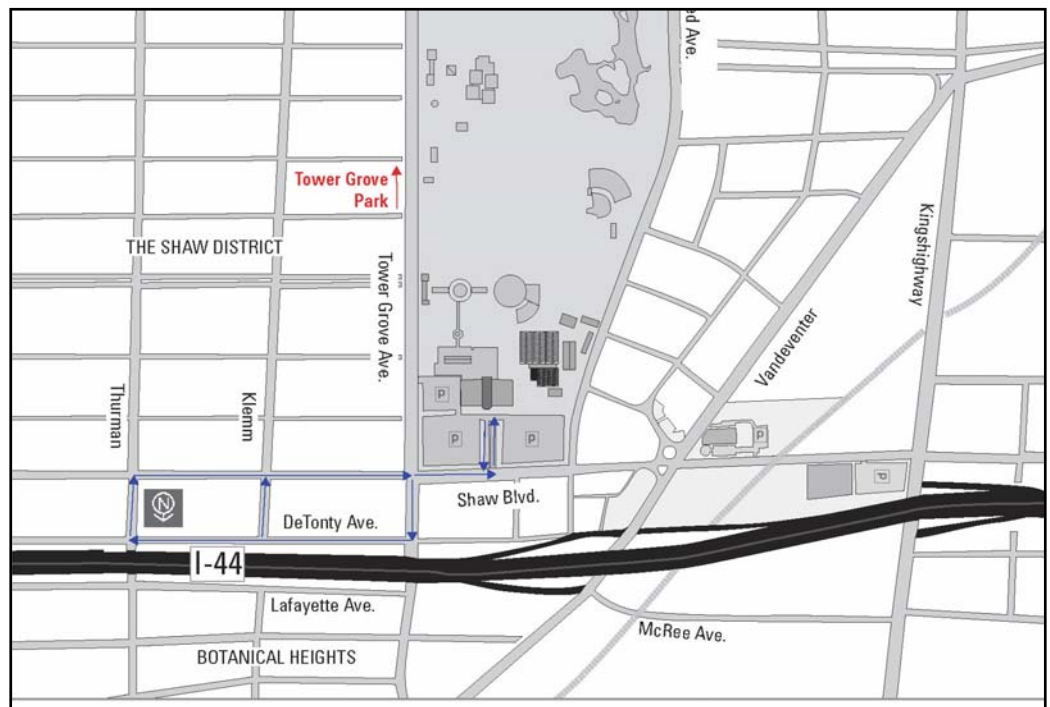

In order to ensure the best possible experience for you and your students, we ask that your group follow the guidelines detailed below **or as directed by Garden staff.**

ARRIVAL

- Enter via the main Garden entrance on Shaw Boulevard.
- Turn right, toward the west parking lot.

DROP-OFF

- Proceed with caution around the turnaround and pull forward into one of the open parking spots.

EXITING AND PARKING

(Buses park off Garden grounds.)

- After unloading, pull forward to the main exit.
- Turn right onto Shaw Blvd. Turn left onto Tower Grove Ave.
- Turn right onto DeTonty Street and park your bus. Parking is free.
- Drivers are welcome to return to the Garden for a free pass and a complimentary beverage in the Garden's Sassaparilla Cafe.

PICK-UP

- Proceed straight on DeTonty Street to Klemm or Thurman Avenue.
- Turn right onto Klemm or Thurman Avenue and travel to Shaw Boulevard.
- Turn right onto Shaw Boulevard, cross Tower Grove Avenue.
- Turn left into the main Garden entrance and proceed with caution around the turnaround.
- Pull forward into one of the open parking spots.
- After loading students, pull forward and exit through the main exit.