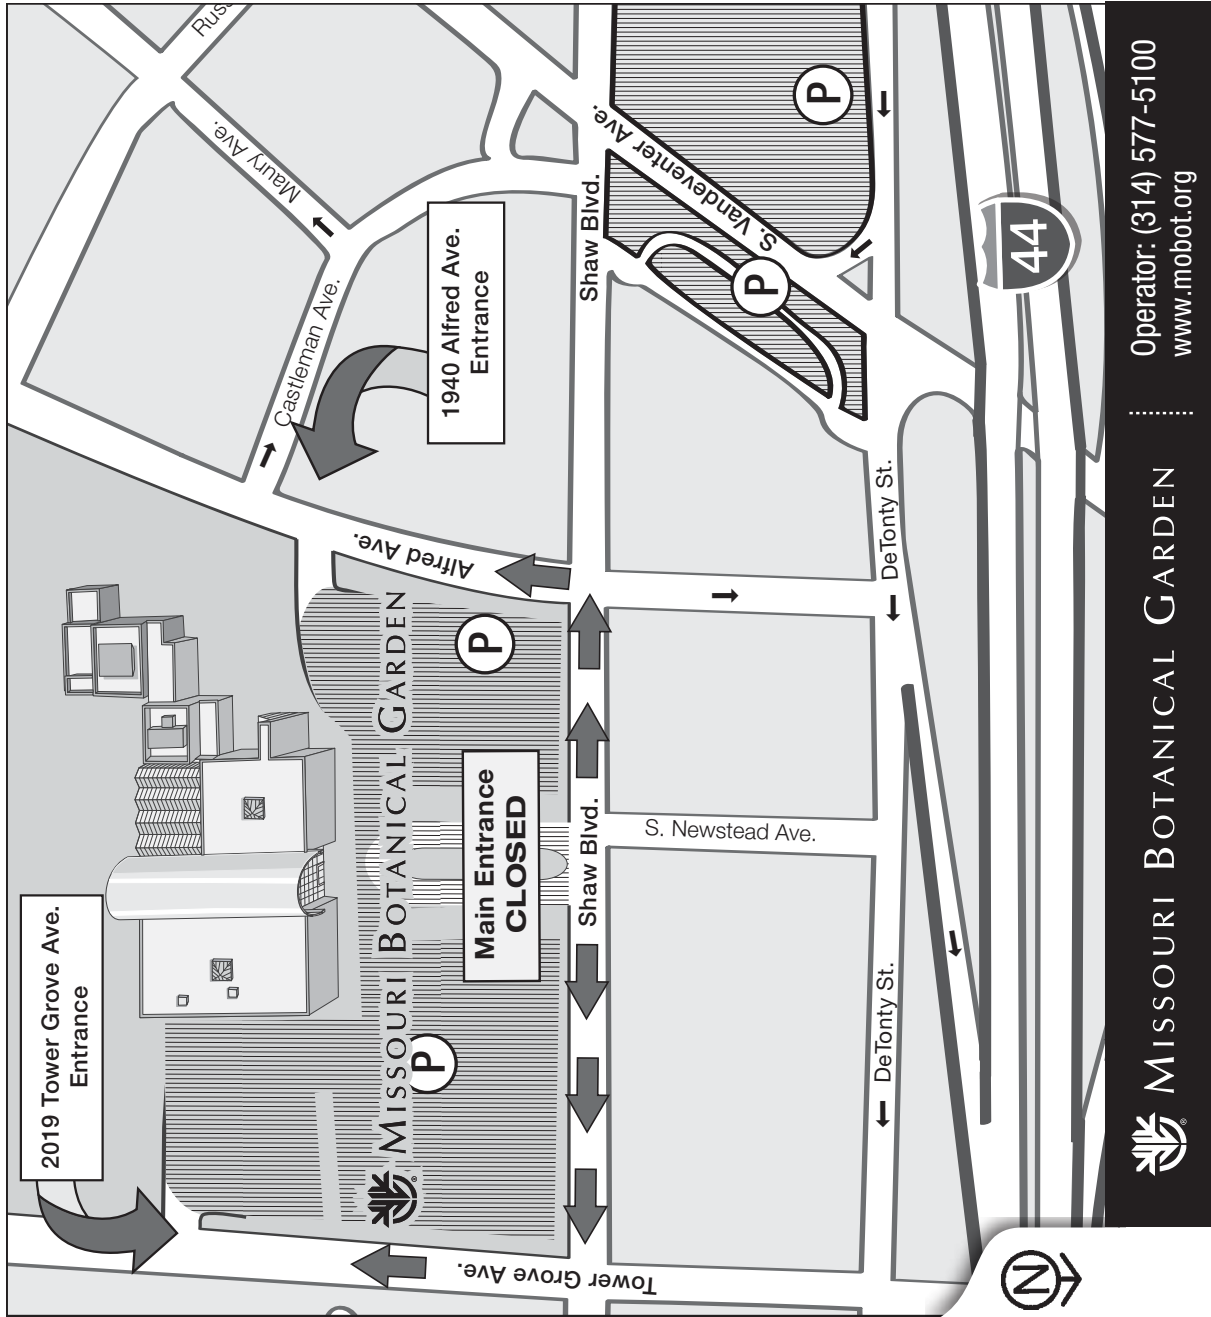

Deliveries

The main entrance drive at the Missouri Botanical Garden, located at 4344 Shaw Blvd., will be closed for construction and improvements from mid-October 2008 through mid-March 2009. During this phase, please follow the directions below to alternate entrance/exit points.

Deliveries to Catering St. Louis or the Garden Gate Shop, 4344 and 4352 Shaw Blvd.:

- Heading east on Shaw Blvd., pass 4344 Shaw Blvd. and proceed to the stoplight for Tower Grove Ave. Turn right on Tower Grove. The Garden's temporary entrance drive will be on your right, 2019 Tower Grove Ave. Exit as you entered.

Deliveries to General Services, the Mailroom, or Horticulture, 4344 Shaw Blvd.:

- Heading east on Shaw Blvd., turn right at the stop sign for Alfred Ave., half a block before you reach 4344 Shaw Blvd. The Garden's temporary entrance drive will be on your left, 1940 Alfred Ave. (across from Castleman). Exit as you entered.

We apologize for any inconvenience.

MISSOURI BOTANICAL GARDEN

Operator: (314) 577-5100
www.mobot.org