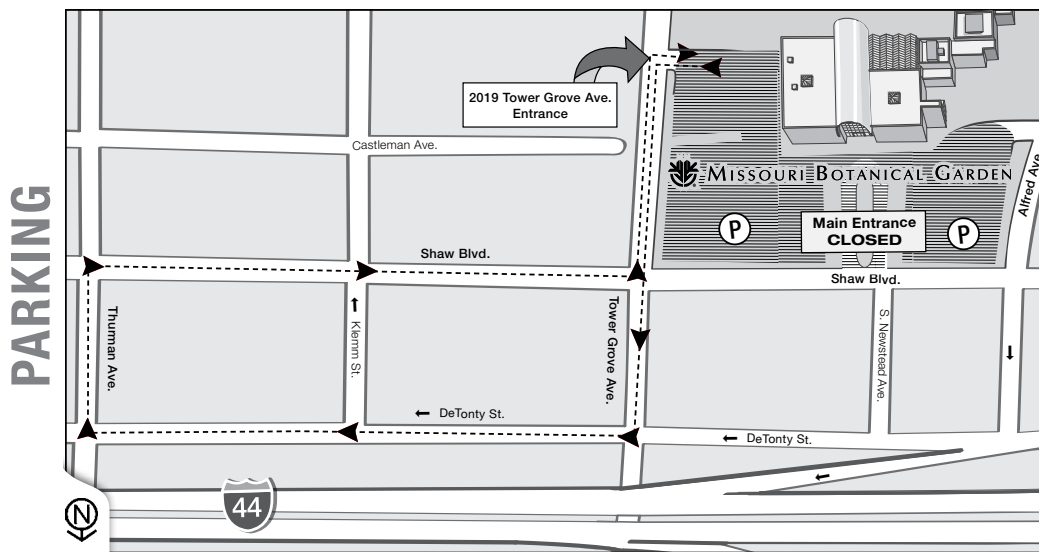

ARRIVAL

- Enter via the east alternate Garden entrance at 2019 Tower Grove Avenue.
- Make an immediate right, then left.
- Drive to the Linnean Plaza entrance or pull in line behind other buses. Do not pull around or in front of other buses.

EXITING AND PARKING

(Buses park off Garden grounds.)

- After unloading, pull forward to the east exit gate.
- Turn left onto Tower Grove Avenue; continue north crossing Shaw Boulevard.
- Turn right onto DeTonty Street and park your bus. Parking is free. To reduce pollution and conserve energy, the Garden asks that drivers not idle bus engines.
- Drivers are welcome to return to the Garden for a complimentary beverage in the Garden's Sassafras Cafe.

PICK-UP

- Proceed straight on DeTonty Street to Thurman Avenue.
- Turn right onto Thurman Avenue and travel one block to Shaw Boulevard.
- Turn right onto Shaw Boulevard.
- Turn left onto Tower Grove Avenue.
- Turn right into the east alternate Garden entrance and follow the directions for passenger drop-off.
- Exit through the east exit gate.