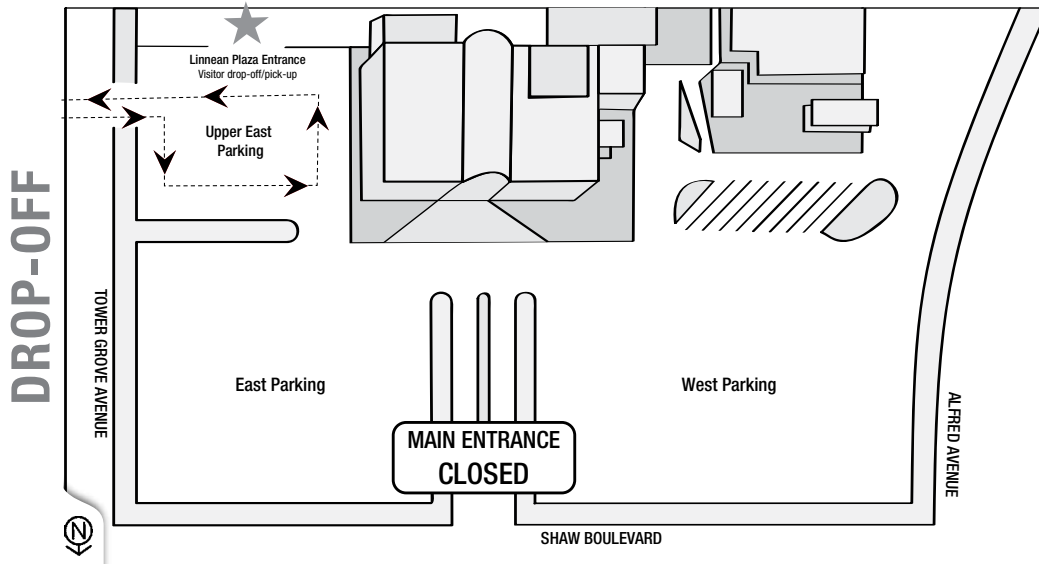

COACH PARKING

(Each coach driver should have a copy of this document.)

Thank you for bringing your group to visit the Missouri Botanical Garden. In order to ensure the best possible experience for your passengers and drivers, we ask that you follow the drop-off and pick-up procedure detailed below or as directed by garden staff.

ARRIVAL

- Enter via the east alternate Garden entrance at 2019 Tower Grove Avenue.
- Make an immediate right, then left.
- Drive to the Linnean Plaza entrance or pull in line behind other buses. Do not pull around or in front of other buses.

EXITING AND PARKING

(Buses park off Garden grounds.)

- After unloading, pull forward to the east exit gate.
- Turn left onto Tower Grove Avenue; continue north crossing Shaw Boulevard.
- Turn right onto DeTonty Street and park your bus. Parking is free. To reduce pollution and conserve energy, the Garden asks that drivers not idle bus engines.
- Drivers are welcome to return to the Garden for a complimentary beverage in the Garden's Sassafras Cafe.

PICK-UP

- Proceed straight on DeTonty Street to Thurman Avenue.
- Turn right onto Thurman Avenue and travel one block to Shaw Boulevard.
- Turn right onto Shaw Boulevard.
- Turn left onto Tower Grove Avenue.
- Turn right into the east alternate Garden entrance and follow the directions for passenger drop-off.
- Exit through the east exit gate.