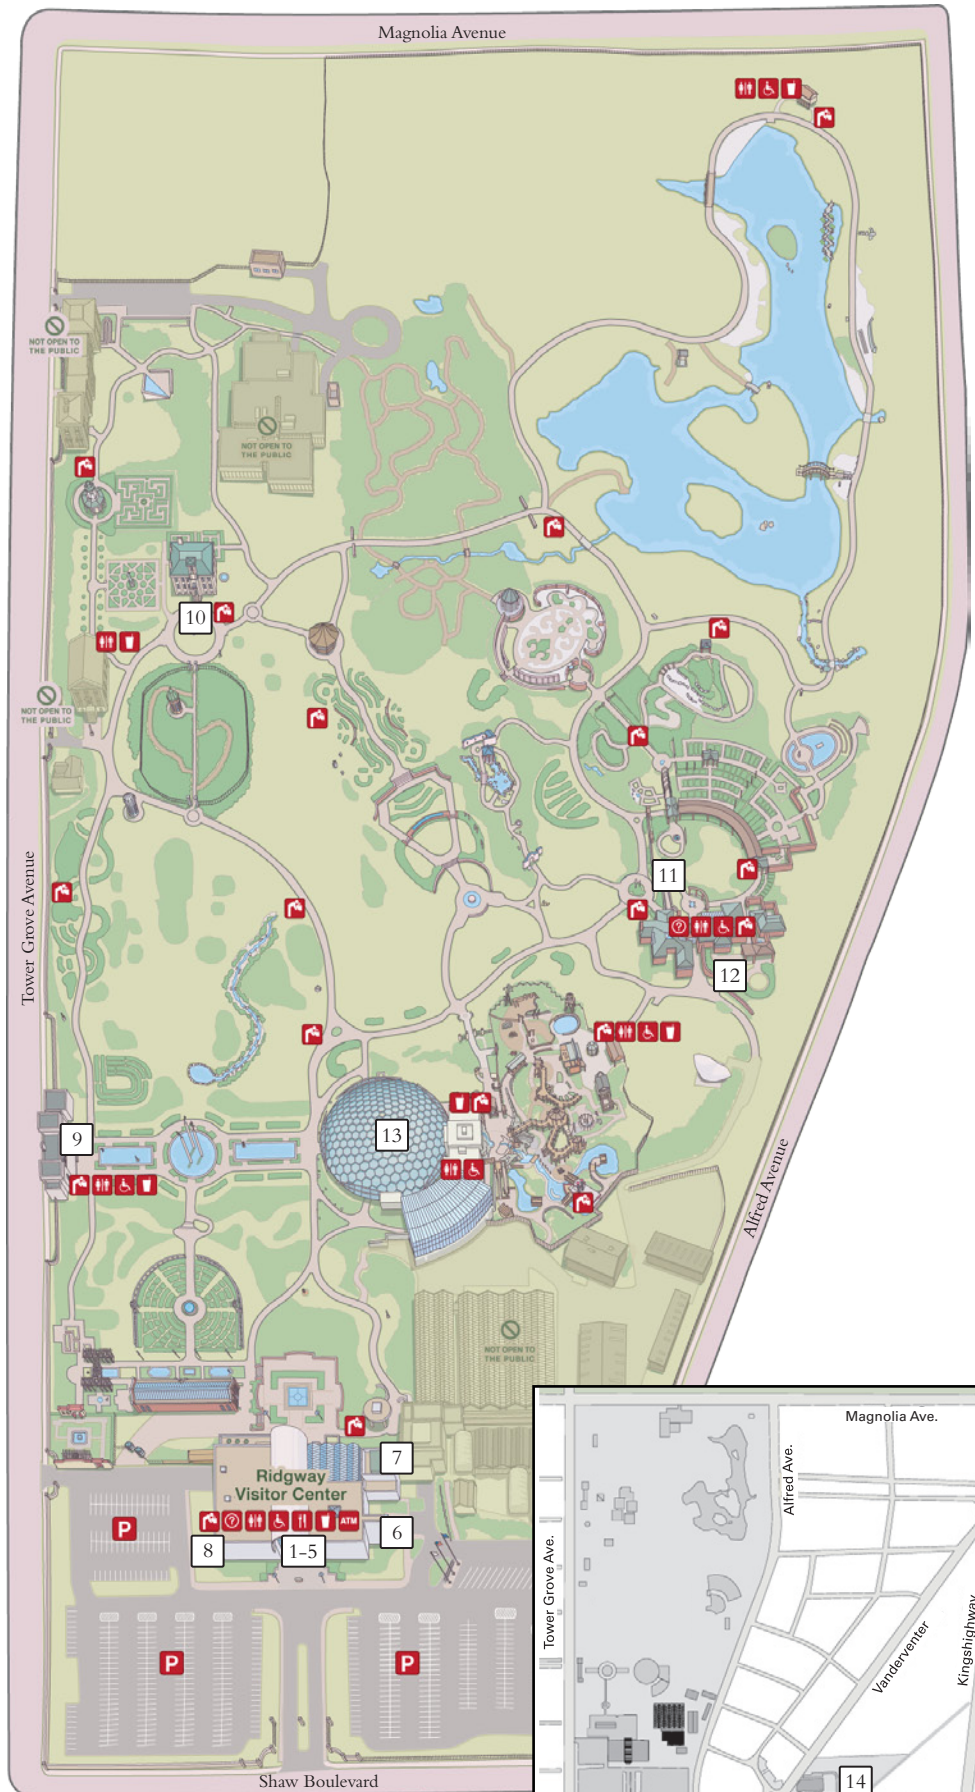

**Main campus:**

*Ridgway Visitor Center*

1. Missouri Room
2. Botanical Room
3. Missouri/Botanical Room
4. Garden Room
5. Shoenberg Theater
6. Beaumont Room
7. Orthwein Hall
8. Spink Gallery

*Garden Grounds*

9. Spink Pavilion
10. Tower Grove House
11. Kemper Center for Home Gardening
12. Kemper classroom
13. Climatron (Brookings Center)

**Monsanto Center:**

4500 Shaw Blvd  
 Saint Louis, MO 63110

14. Monsanto Center 1st floor  
 Conference room

**Commerce Bank Center for Science Education (CBEC):**

4651 Shaw Ave  
 St Louis, MO 63110

*West Entrance*

15. Rooms 119, 125, 126, 127, 129, and 175

-  Information
-  Restrooms
-  Accessible
-  Parking
-  Dining
-  Beverages
-  Drinking Fountain