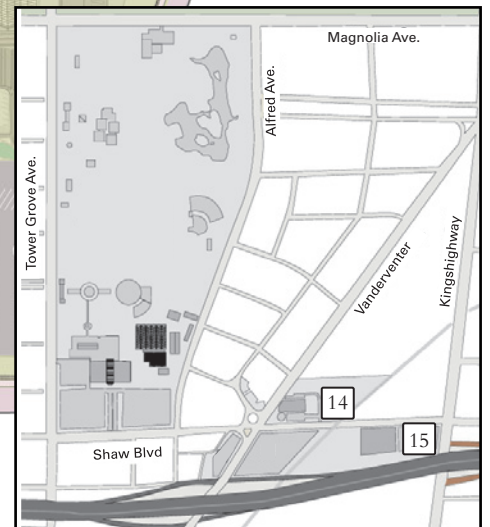

**Main campus:**

*Ridgway Visitor Center*

1. Missouri Room
2. Botanical Room
3. Missouri/Botanical Room
4. Garden Room
5. Shoenberg Theater
6. Beaumont Room
7. Orthwein Hall
8. Spink Gallery

*Garden Grounds*

9. Spink Pavilion
10. Tower Grove House
11. Kemper Center for Home Gardening
12. Kemper classroom
13. Climatron (Brookings Center)

**Monsanto Center:**

4500 Shaw Blvd  
 Saint Louis, MO 63110

14. Monsanto Center 1st floor  
 Conference room

**Commerce Bank Center for Science Education (CBEC):**

4651 Shaw Ave  
 St Louis, MO 63110

*West Entrance*

15. Rooms 119, 125, 126, 127, 129, and 175

-  Information
-  Restrooms
-  Accessible
-  Parking
-  Dining
-  Beverages
-  Drinking Fountain