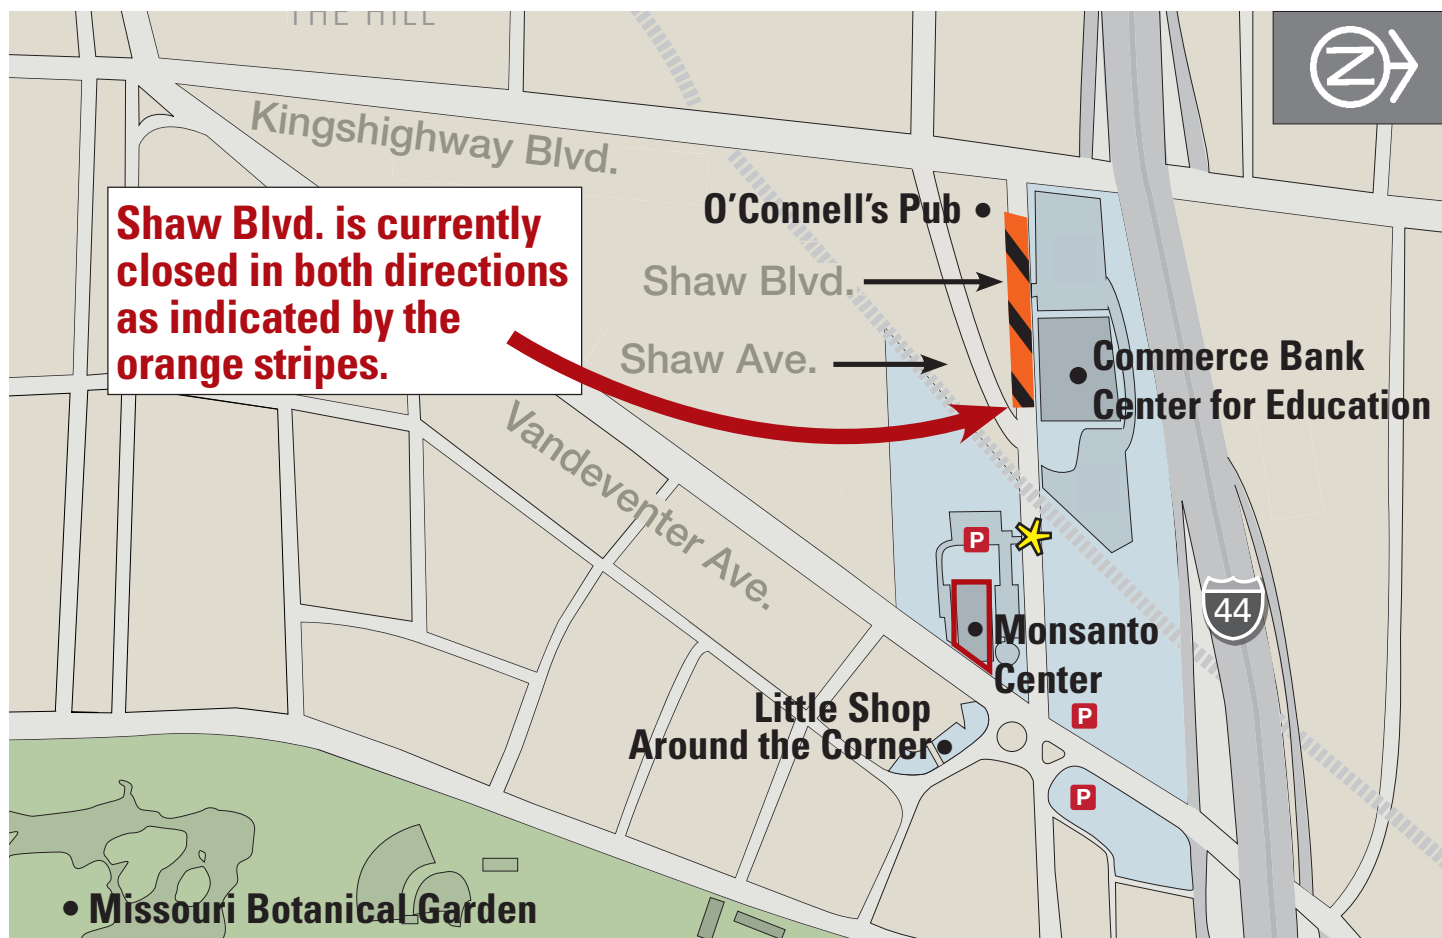

## Monsanto Center

Thank you for registering for the event at our Monsanto Center, located just down the street west of our main campus. Below you'll find a map and directions. The Center is located at the corner of Shaw Blvd. and Vandeventer. There is parking available across the street on either side of Vandeventer. Please feel free to contact us if you have any questions at (314) 577-5140.

**Shaw Blvd. is currently closed in both directions as indicated by the orange stripes.**

### Monsanto Center

Monsanto Center is located west of the Missouri Botanical Garden's main campus at 4500 Shaw Blvd.

### Westbound via I-44

Take I-70 west across the Poplar Street Bridge. Merge onto I-55 south to I-44 west. Exit at Vandeventer/Kingshighway (Exit #287 B-A) and turn left. At the Vandeventer/Shaw intersection /stop light, turn right on to Shaw Blvd. The Monsanto Center will be on your left.