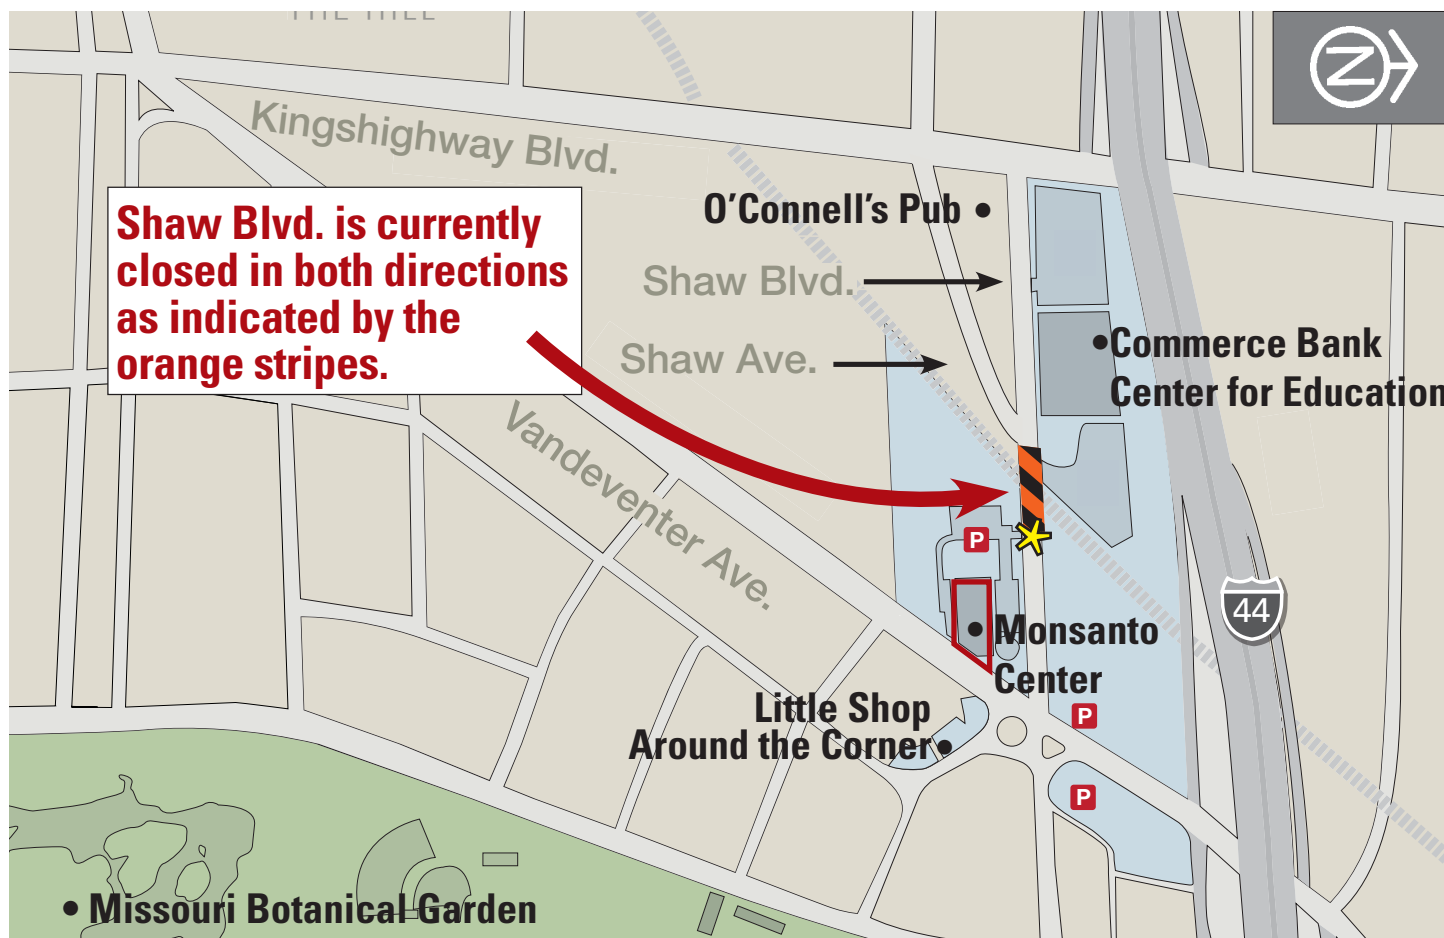

## Monsanto Center

Thank you for registering for the event at our Monsanto Center, located just down the street west of our main campus. Below you'll find a map and directions. The Center is located at the corner of Shaw Blvd. and Vandeventer. There is parking available across the street on either side of Vandeventer. Please feel free to contact us if you have any questions at (314) 577-5140.

**Shaw Blvd. is currently closed in both directions as indicated by the orange stripes.**

### Monsanto Center: 4500 Shaw Blvd.

Monsanto Center is located west of the Missouri Botanical Garden's main campus.

### Westbound via I-44

Take I-70 west across the Poplar Street Bridge. Merge onto I-55 south to I-44 west. Exit at Vandeventer/Kingshighway (Exit #287 B-A) and turn left. At the Vandeventer/Shaw intersection /stop light, turn right on to Shaw Blvd. The Monsanto Center will be on your left.