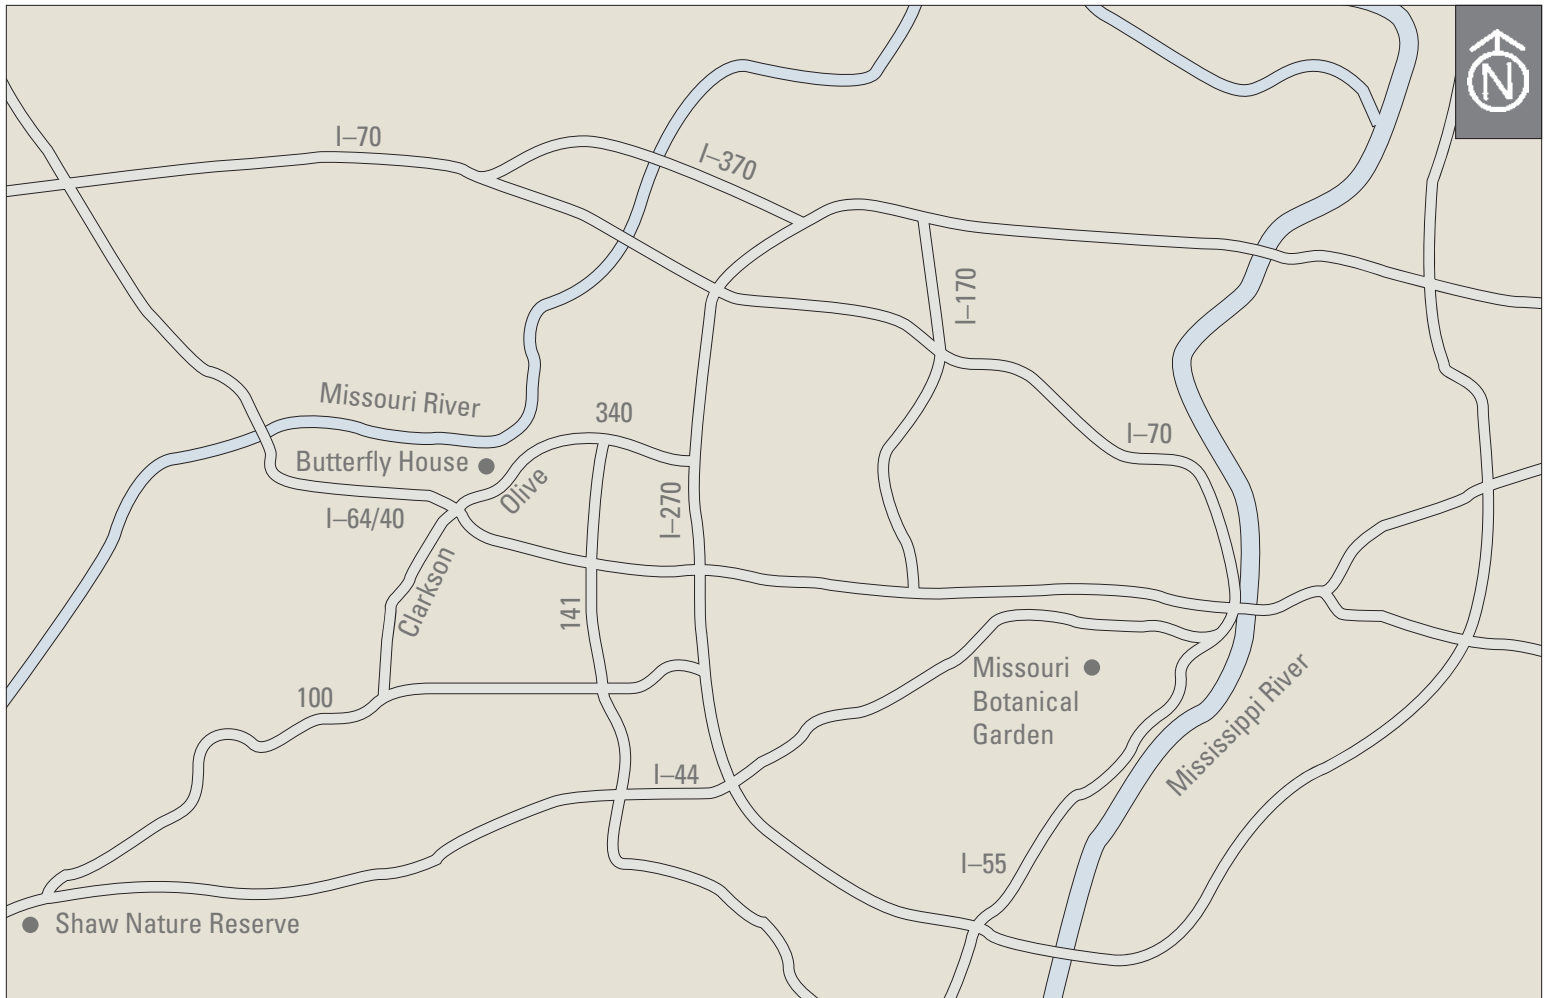

HOW TO FIND US...

MISSOURI BOTANICAL GARDEN

- » Going east on Interstate 44, exit at Vandeventer and turn right, then left at Shaw Boulevard.
- » Going west on Interstate 44, exit at Vandeventer and turn left, then left at Shaw Boulevard.
- » From Highway 40, take Kingshighway south to Vandeventer and turn left then right at Shaw Boulevard.

BUTTERFLY HOUSE

Take I-64/40 west to Clarkson Road/Olive Boulevard exit. Turn right onto Olive Boulevard. Two miles ahead, Faust Park is on the left.

15193 Olive Boulevard
Chesterfield, MO 63017
(636) 530-0076
www.butterflyhouse.org

SHAW NATURE RESERVE

The Shaw Nature Reserve is 22 miles west of the I-44, I-270 junction. Take exit 253 off of I-44 and follow the signs.

Hwy. 100 & I-44 (exit 253)
Gray Summit, MO 63039
(636) 451-3512
www.shawnature.org